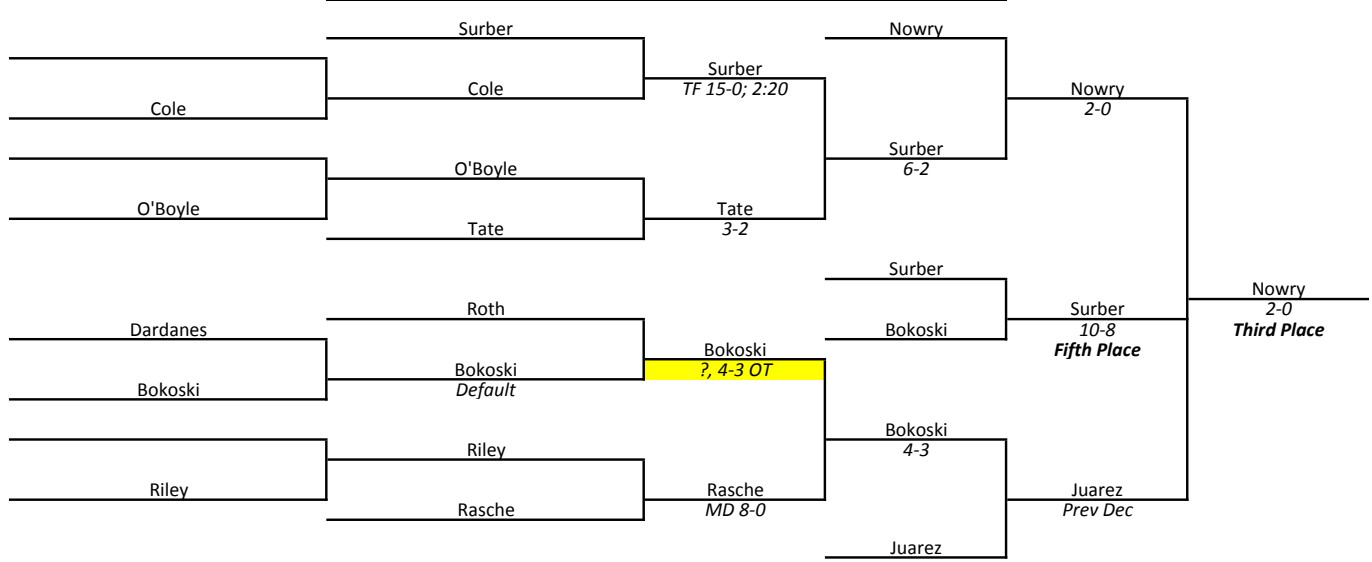

CONSOLATION BRACKET

Assembly Hall, University of Illinois, Champaign, February 16th and 17th

**IHSA INDIVIDUAL STATE
CLASS AA 2007**

**2007
112 lbs.
CLASS AA**

CONSOLATION BRACKET

Assembly Hall, University of Illinois, Champaign, February 16th and 17th