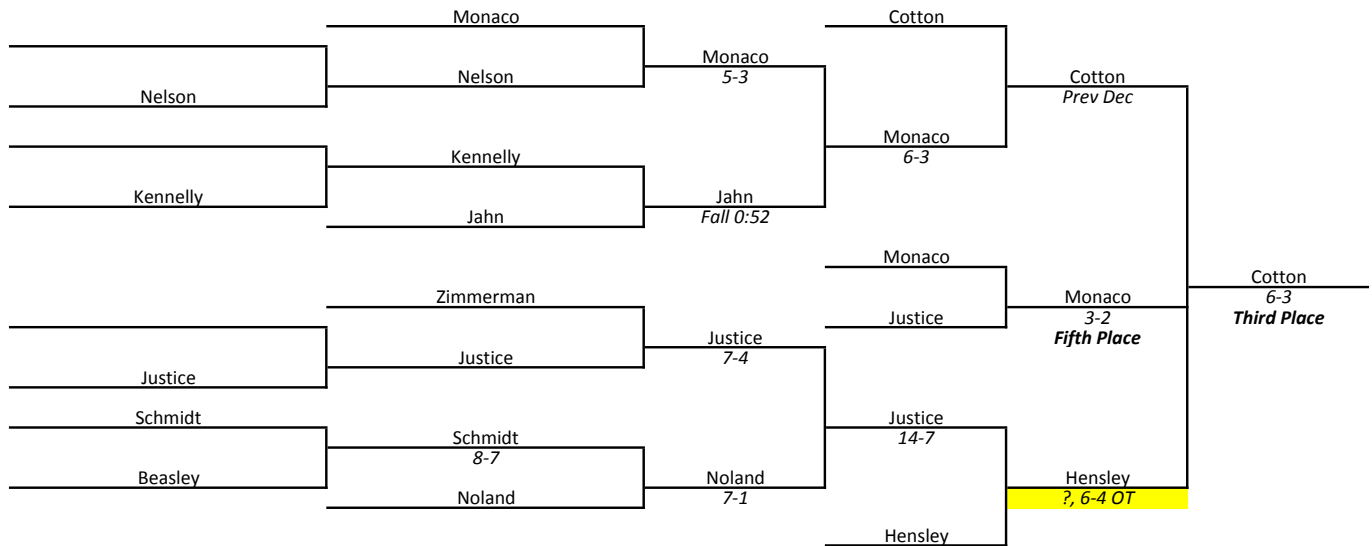

CONSOLATION BRACKET

Assembly Hall, University of Illinois, Champaign, February 16th and 17th