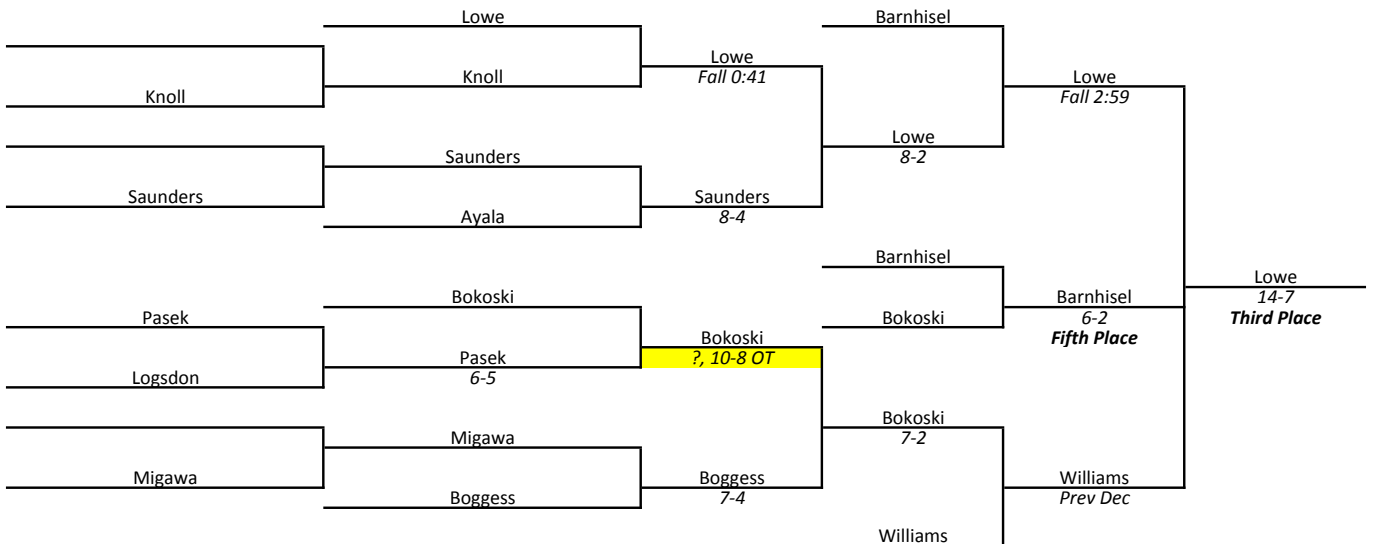

CONSOLATION BRACKET

Assembly Hall, University of Illinois, Champaign, February 16th and 17th

**IHSA INDIVIDUAL STATE
CLASS AA 2007**

**2007
130 lbs.
CLASS AA**

CONSOLATION BRACKET

Assembly Hall, University of Illinois, Champaign, February 16th and 17th