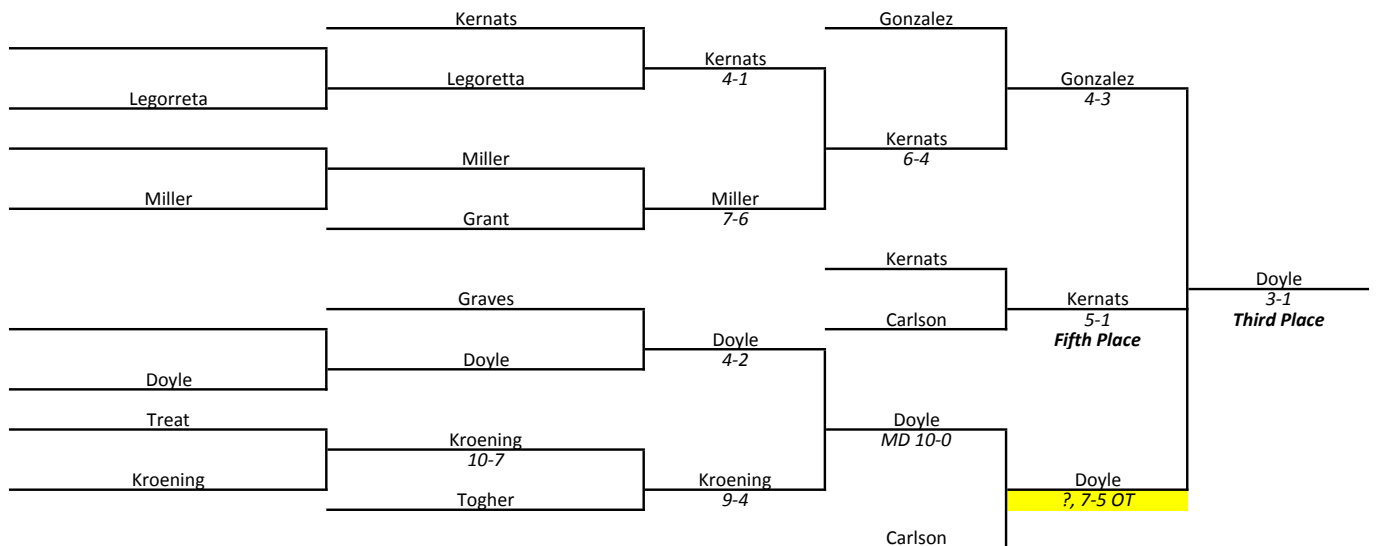

CONSOLATION BRACKET

Assembly Hall, University of Illinois, Champaign, February 16th and 17th

**IHSA INDIVIDUAL STATE
CLASS AA 2007**

**2007
171 lbs.
CLASS AA**

CONSOLATION BRACKET

Assembly Hall, University of Illinois, Champaign, February 16th and 17th