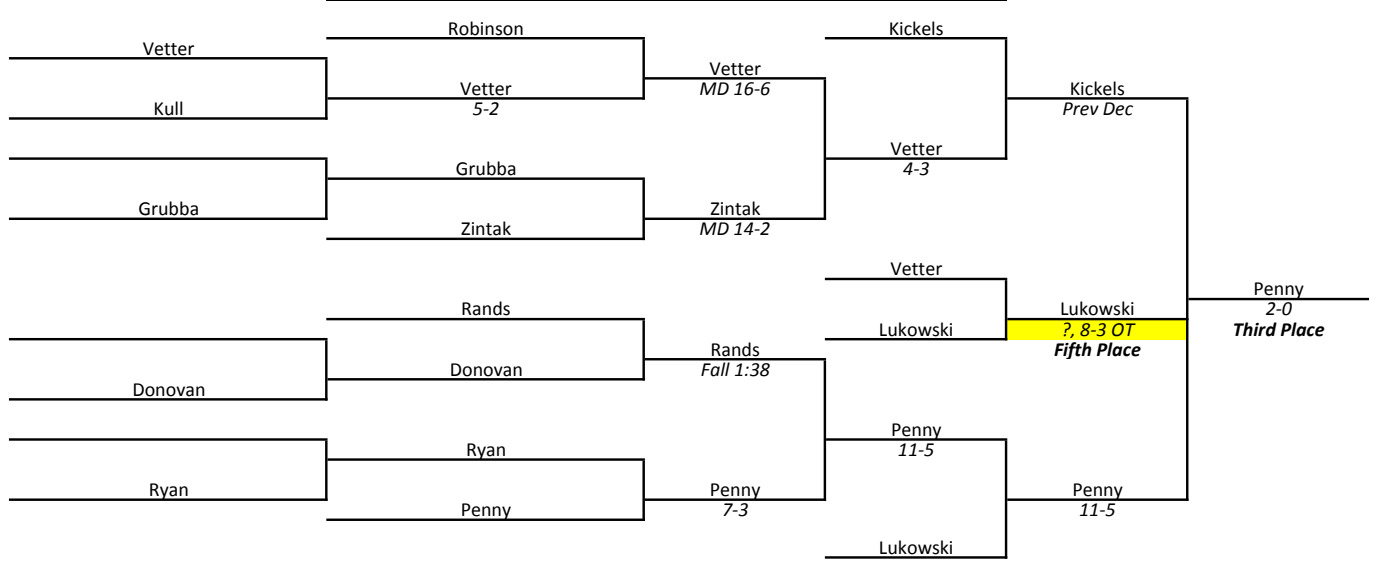

CONSOLATION BRACKET