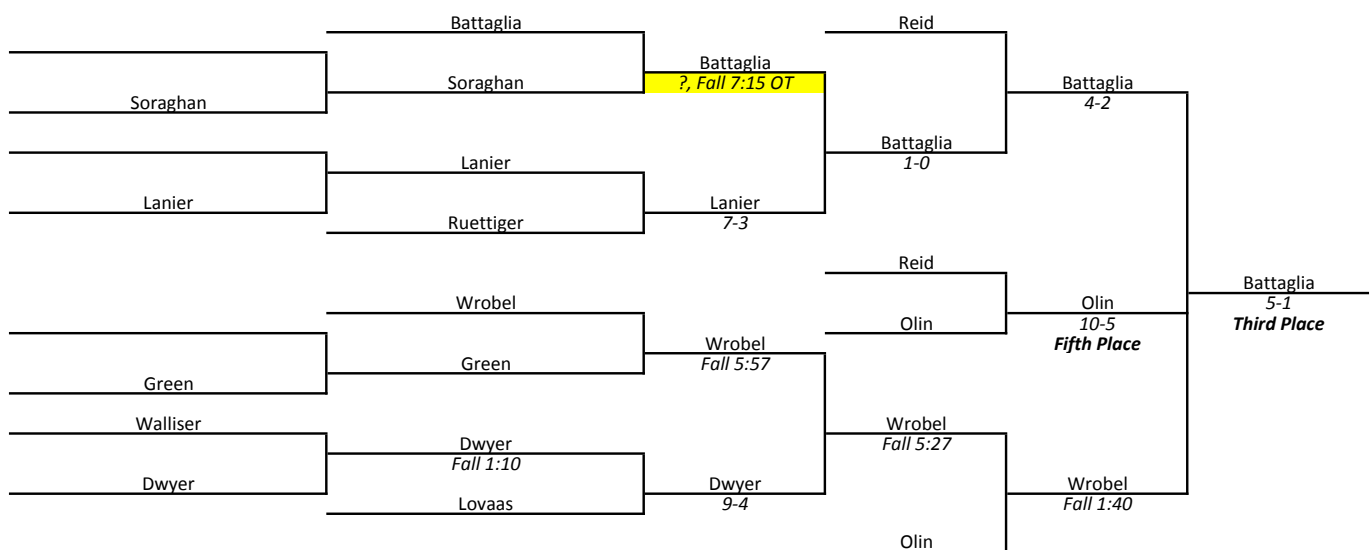

CONSOLATION BRACKET

Assembly Hall, University of Illinois, Champaign, February 16th and 17th