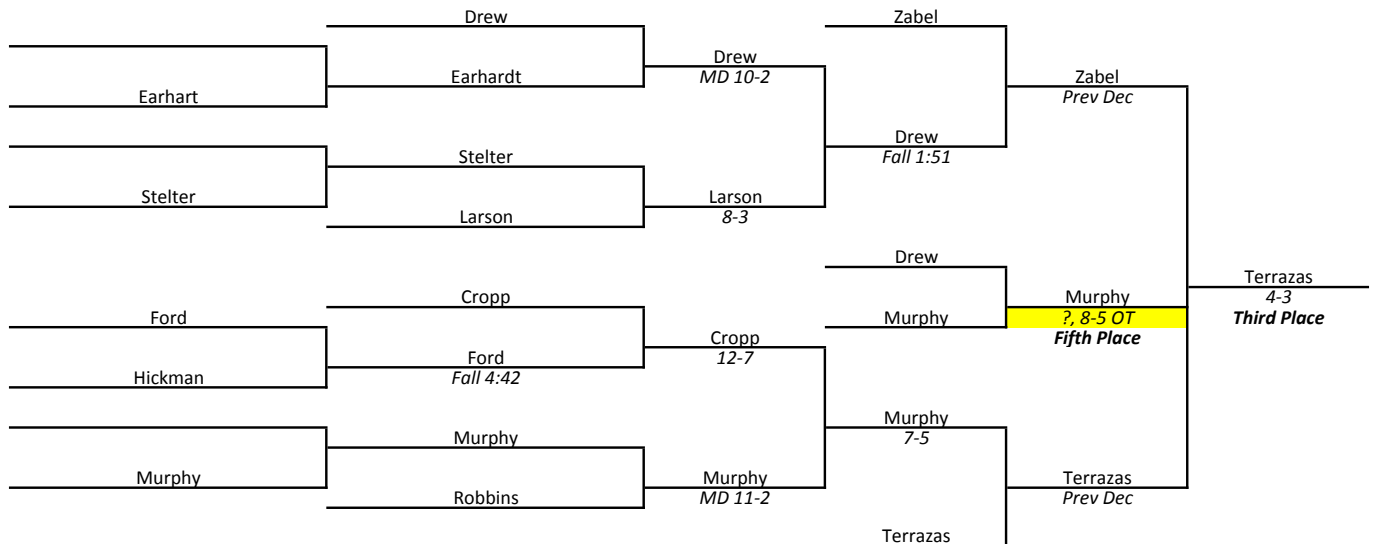

CONSOLATION BRACKET

Assembly Hall, University of Illinois, Champaign, February 16th and 17th

**IHSA INDIVIDUAL STATE
CLASS AA 2007**

**2007
145 lbs.
CLASS AA**

CONSOLATION BRACKET

Assembly Hall, University of Illinois, Champaign, February 16th and 17th