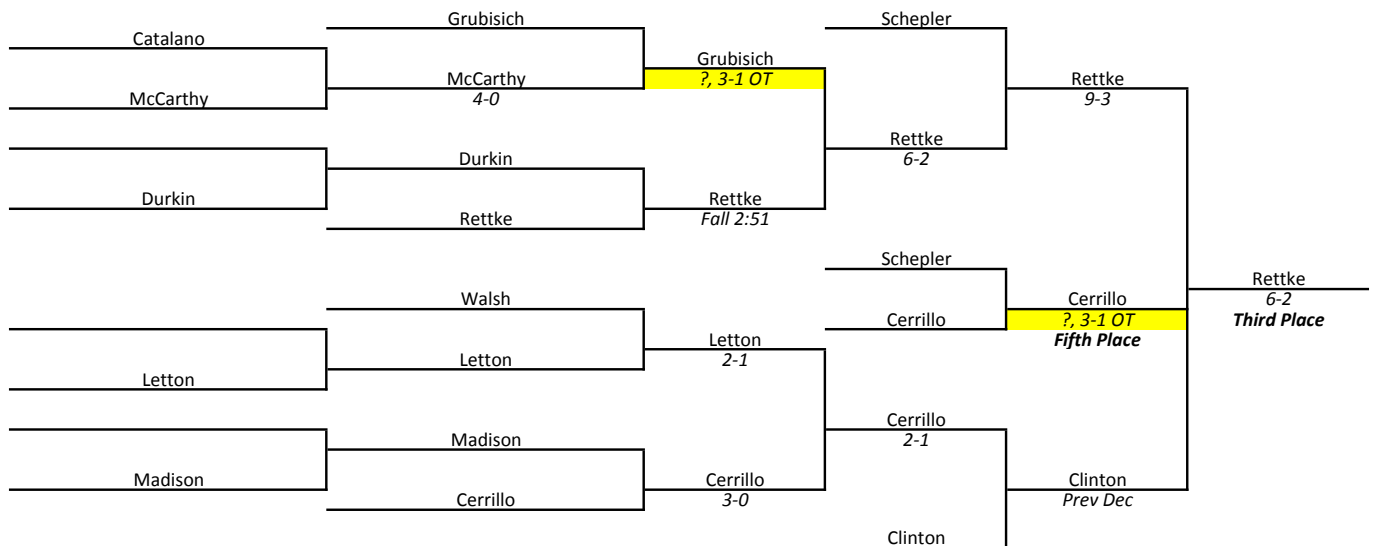

CONSOLATION BRACKET

Assembly Hall, University of Illinois, Champaign, February 16th and 17th