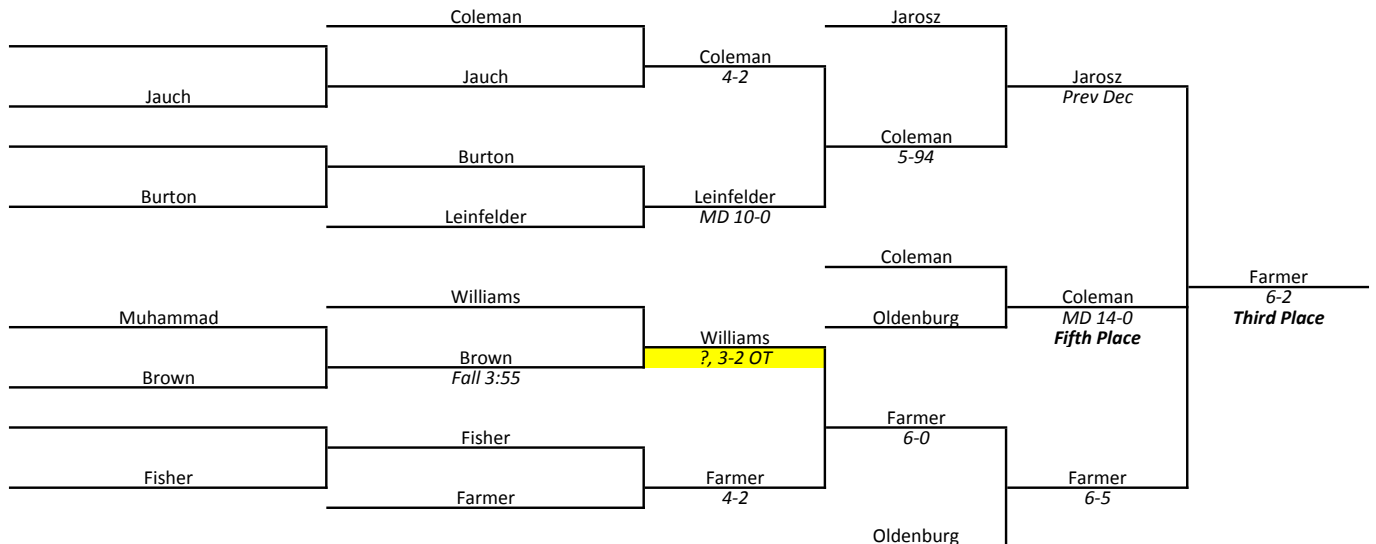

CONSOLATION BRACKET

Assembly Hall, University of Illinois, Champaign, February 16th and 17th

**IHSA INDIVIDUAL STATE
CLASS AA 2007**

**2007
112 lbs.
CLASS AA**

CONSOLATION BRACKET

Assembly Hall, University of Illinois, Champaign, February 16th and 17th