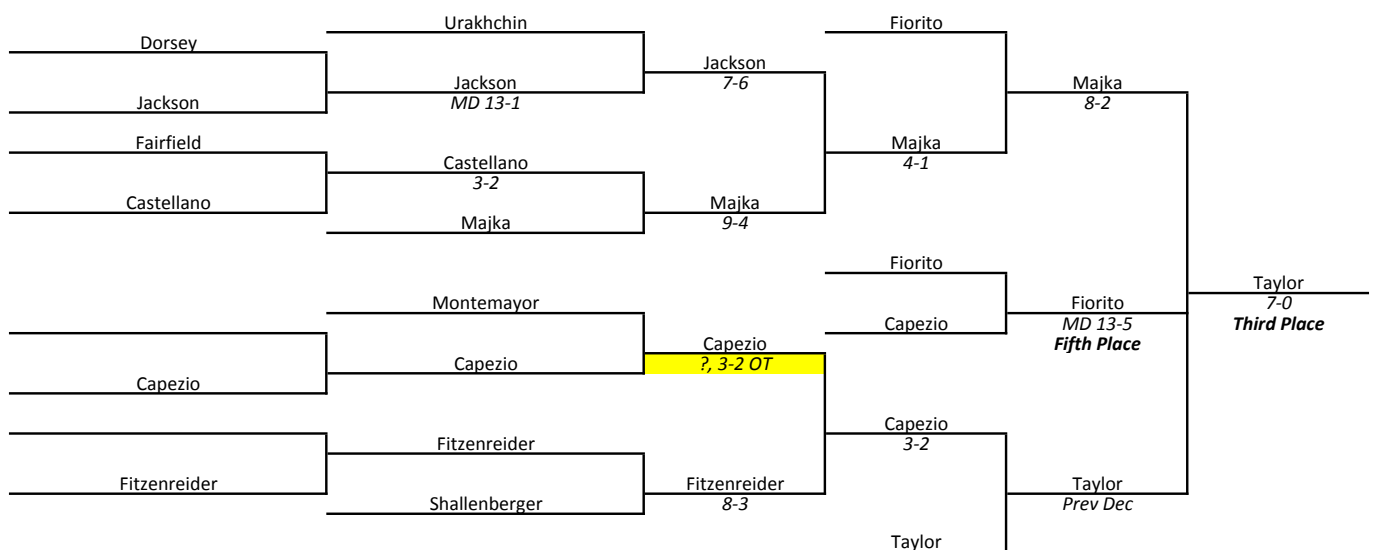

CONSOLATION BRACKET

Assembly Hall, University of Illinois, Champaign, February 16th and 17th